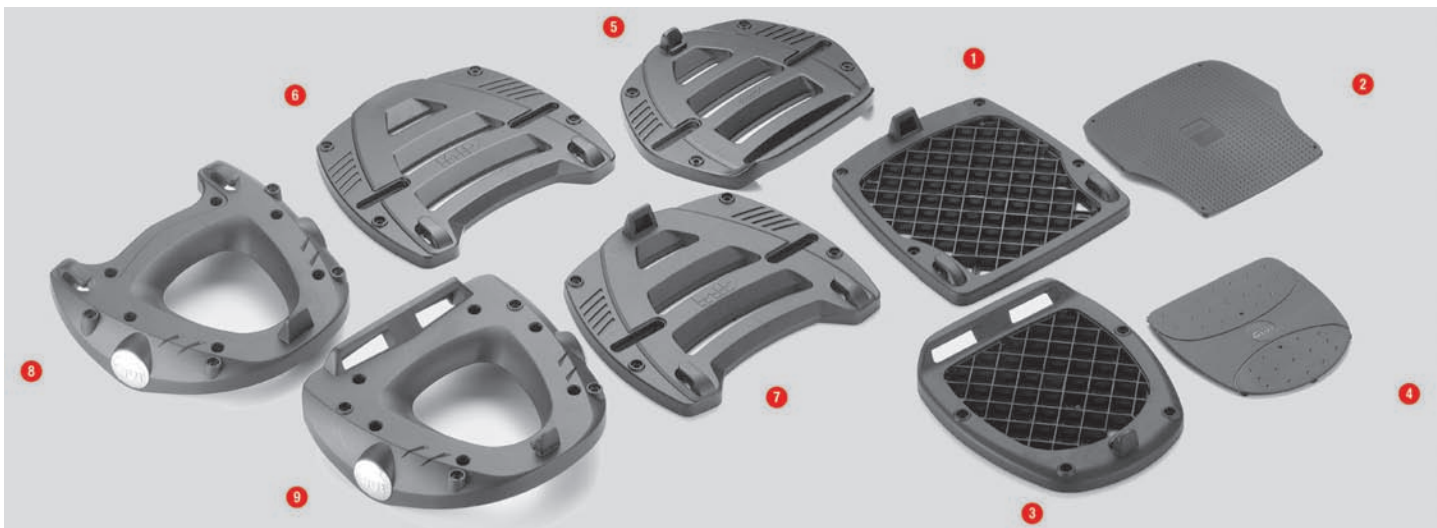

PLATES

1	Z400	Universal nylon plate item E250		
2	Z401	Cover plate for Z400		
3	Z113	Monolock plate		
	Z113C	Plate + cover plate + Monolock kit		
4	Z114	Cover plate for Z113		
5	Z340	Aluminium plate for Monolock MM		
6	Z230	Aluminium upper plate for Monokey® 2 and Wingrack		

7	Z255	Nylon upper plate for Monorack 3		
	Z320	Plate, cover plate and minirack kit		
	Z410	Monolock kit for plate Z402		
8	Z668	Spare plate for M5 plate complete with rubbers, anti theft caps, hole covering and side emblems		
9	Z669	Spare plate for M5M plate complete with rubbers, anti theft caps, hole covering and side emblems		

MULTIRACK / S400

	Z346 ▲	Multirack logo		
	Z832	Multirack hook		

	Z150 ▲	Key for S400		
--	--------	--------------	--	--

STOP LIGHT KIT

1	Z1081	Spare top-shell contact for stop light		
2	Z1089	Spare contact between top and bottom shell		

3	Z880	Plate contact with wire for stoplight kit		
4	Z995M	Spare part between bottom-shell and plate		

Vyberte požadovaný náhradní díl, cenu a dostupnost vám potvrdíme na info@motosp.cz.