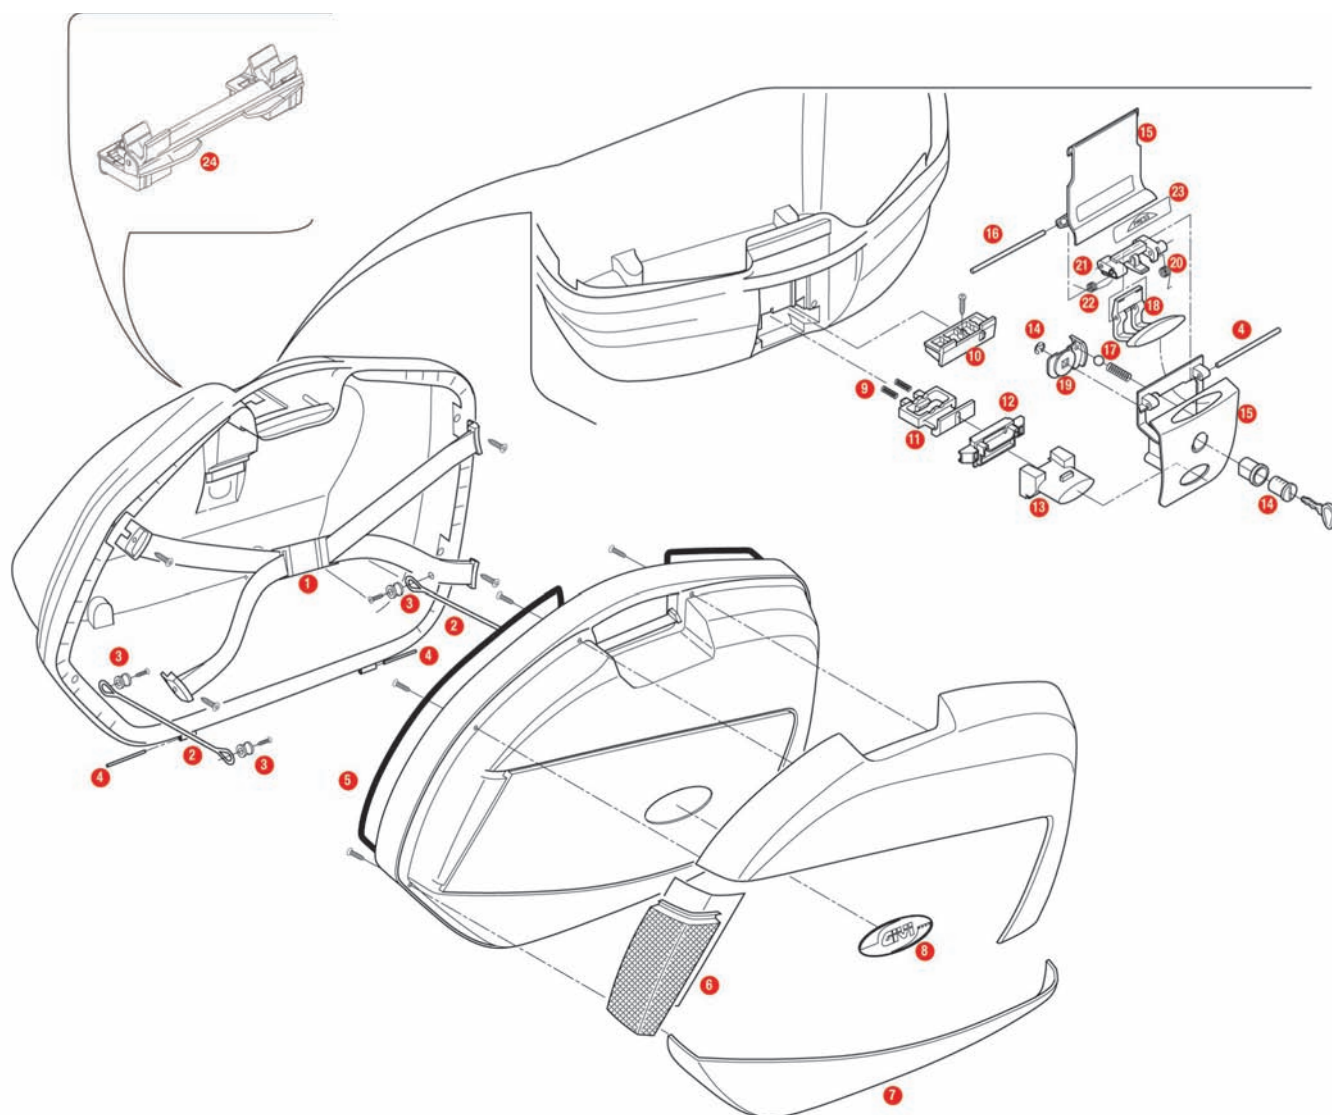

V35 / V35 TECH

1	Z1462R	Elastic belt		
2	Z115R	Stop bag opening yarn, 2 pcs.		
3	Z112R	Red pulley, 4 pcs.		
4	Z637R	Pin. D. 04x75 mm, (1 piece)		
5	Z769	Black lock lining		
6	Z1424R	Top case reflector (right and left) for V35		
	Z1424TR	Top case reflector (right and left) with silver shell (for V35 TECH)		
7	Z1426R	Low cover (right and left)		
8	ZV45	V35/V46 logo		
9	Z109	Long bolt springs		
10	Z1404R	Push button guide 1pcs.		
11	Z106	Bolt		
12	Z1405R	Right and left visor mechanism		
13	Z645R	Push button red, 1 pcs.		
14	Z661	Key for case lock		

15	Z641NR	Hinge black		
16	Z721R	Pin. D. 04x85 mm		
	Z750TR	Central reflector with silver shell (for V35 TECH)		
17	Z1384R	Cylinder spring and steel spheres, 1 kit		
18	Z644R	Opening push button, 1 pcs.		
19	Z640R	Plate below lock, 1 pcs.		
20	Z647R	Torsion spring, 1 pcs.		
21	Z643R	Lock set element red, 1 pcs.		
22	Z632R	Steel torsion spring		
23	Z409R	Name holder, 1 pcs.		
24	Z1387R	Pair of rotational rear clamps		
	Z35FNMDX	Right bottom-shell (mounted)		
	Z35FNMSX	Left bottom-shell (mounted)		
	Z35CNMDX	Right top-shell (mounted)		
	Z35CNMSX	Left top-shell (mounted)		
	Z641NM2	Lock set		