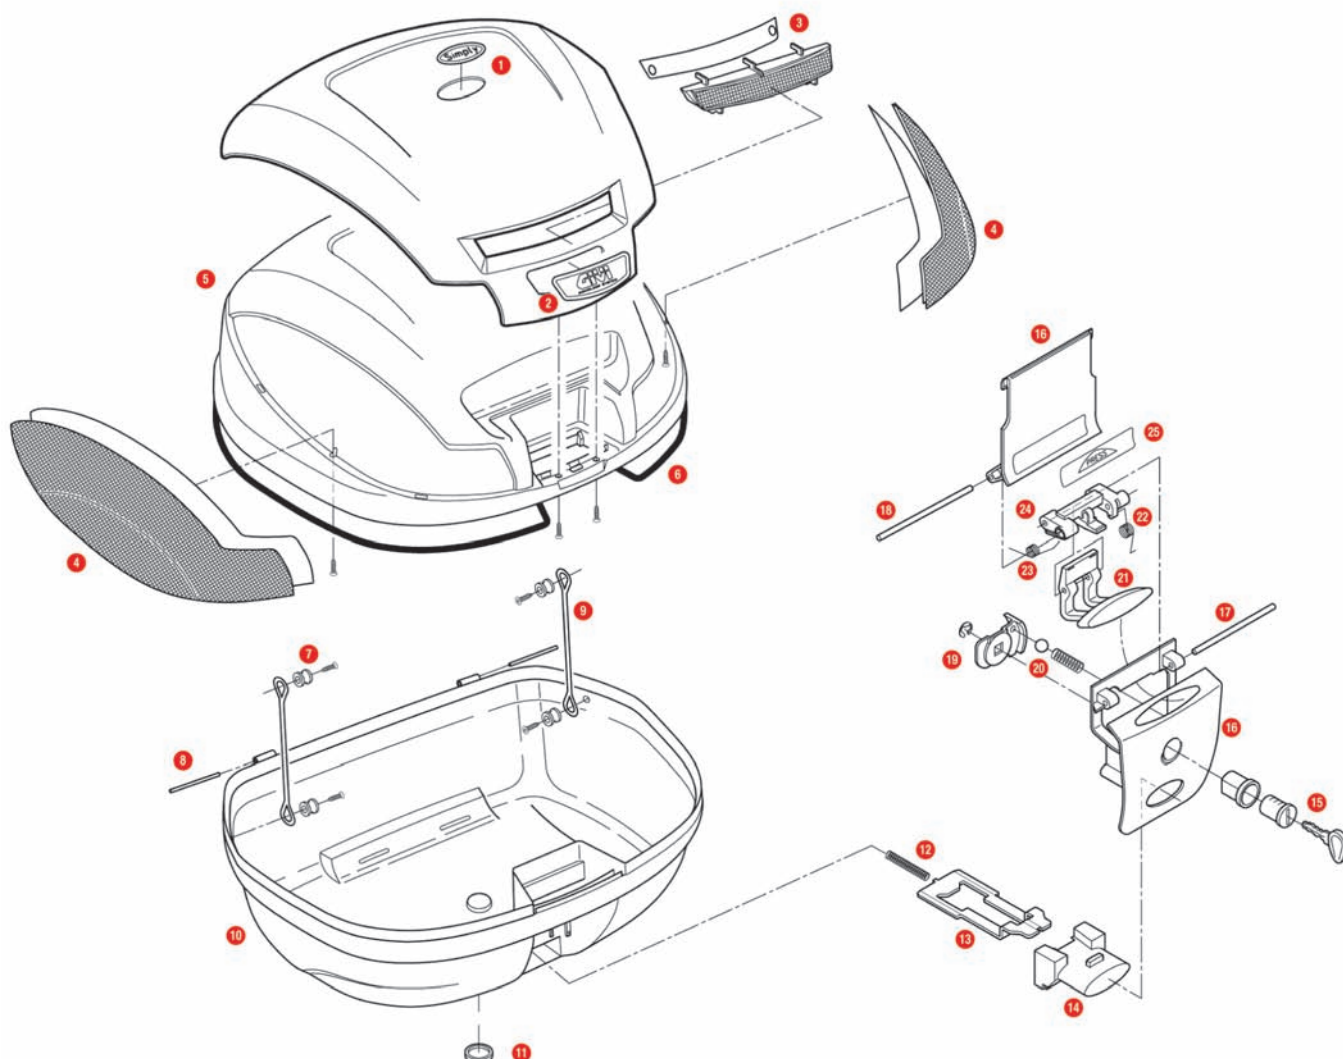

E470 SIMPLY III

1	Z458R	E470 oval logo, 1 pcs		
2	Z1294R	E470 GIVI logo, 1 pcs		
3	Z744R	Top case reflector, 1 kit		
4	Z1394	Top case reflectors (right and left), 1 kit		
5	Z470CNR	E470 top-shell black, 1 pcs.		
6	Z159R	Bag lock lining, 1 pcs.		
7	Z112R	Red pulley, 4 pcs.		
8	Z635R	Pin. D. 04x48 mm, 2 pcs.		
9	Z115R	Stop bag opening yarn, 2 pcs.		
10	Z450FNR	E470 bottom-shell black, 1 pcs.		
11	Z1235	Injection covering cap		
12	Z191R	Push button spring, 1 pcs.		
13	Z762NR	Bolt, 1 pcs.		
14	Z645R	Push button red, 1 pcs.		

15	Z140R	Lock key, 1 pcs.		
16	Z641NR	Hinge black		
17	Z637R	Pin. D. 04x75 mm, (1 piece)		
18	Z721R	Pin. D. 04x85 mm		
19	Z640R	Plate below lock, 1 pcs.		
20	Z1384R	Cylinder spring and steel spheres, 1 kit		
21	Z644R	Opening push button, 1 pcs. (for top case V46)		
22	Z647R	Torsion spring, 1 pcs.		
23	Z632R	Steel torsion spring		
24	Z643R	Lock set element red, 1 pcs.		
25	Z409R	Name holder, 1 pcs.		
	Z450FNM	E450 - E470 bottom-shell black		
	Z470CNMR	E470 assembled top-shell black		
	Z641NM	Lock set		