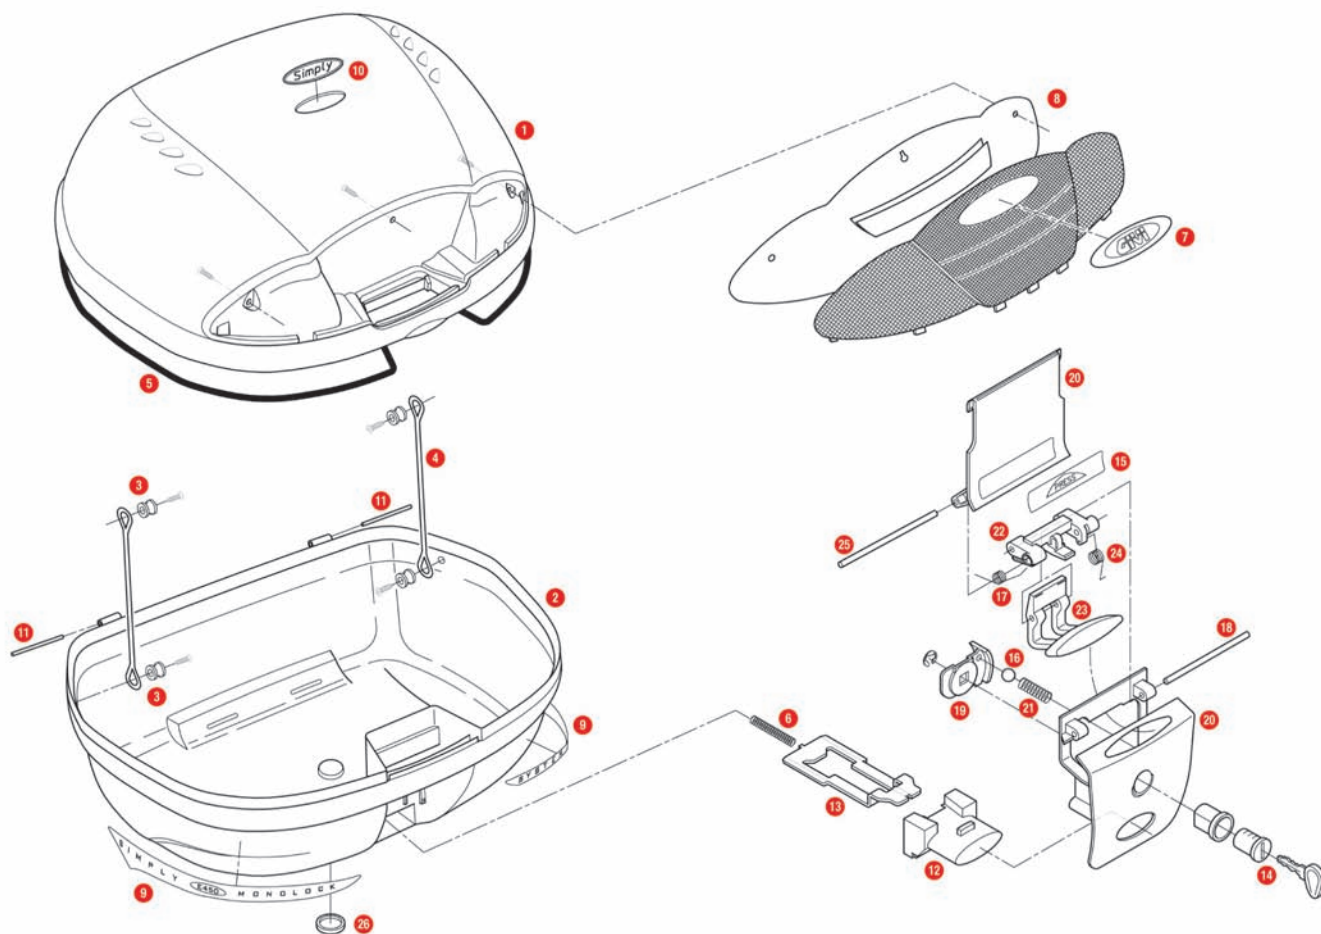

E450 SIMPLY II

1	Z450CNM	E450 top-shell black		
2	Z450FNM	E450 - E470 bottom-shell black		
3	Z112R	Red pulley, 4 pcs.		
4	Z115R	Stop bag opening yarn, 2 pcs.		
5	Z159R	Bag lock lining, 1 pcs.		
6	Z191R	Push button spring, 1 pcs.		
7	Z451	Oval GIVI mark (reflector)		
8	Z1234	Reflector with white background		
9	Z457 ▲	Couple of SIMPLY stickers DX/SX		
10	Z458R	E470 oval logo, 1 pcs		
11	Z590R	Pin. Medium, 2 pcs.		
12	Z645R	Push button red, 1 pcs.		
13	Z762NR	Bolt, 1 pcs.		
	Z358	Circuit with lamps for version with stop light already mounted		

	Z641NM	Lock set		
14	Z140R	Lock key, 1 pcs.		
15	Z409R	Name holder, 1 pcs.		
16	Z630	Steel spheres D. 6		
17	Z632R	Steel torsion spring		
18	Z637R	Pin. D. 04x75 mm, (1 piece)		
19	Z640R	Plate below lock, 1 pcs.		
20	Z641NR	Hinge black		
21	Z648	Cylinder spring		
22	Z643R	Lock set element red, 1 pcs.		
23	Z644R	Opening push button, 1 pcs. (for top case V46)		
24	Z647R	Torsion spring, 1 pcs.		
25	Z721R	Pin. D. 04x85 mm		
26	Z1235	Injection covering cap		