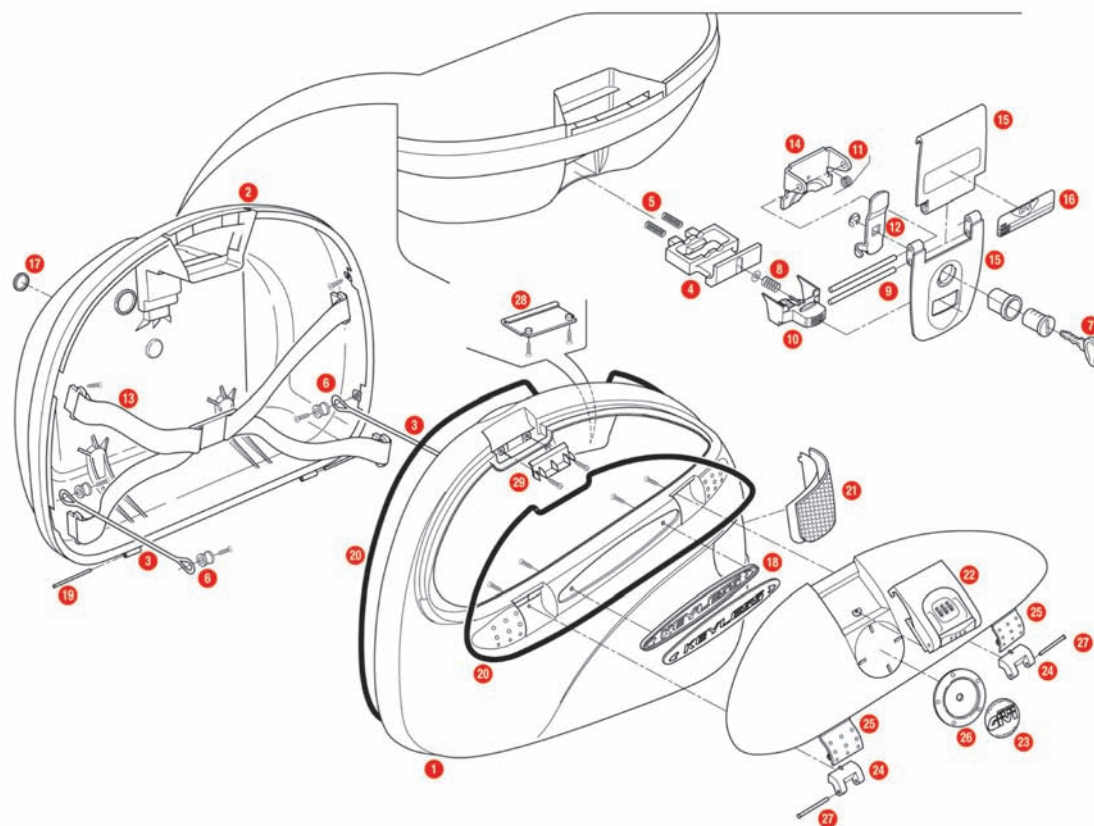

## E41 KEYLESS

1	Z41CDXSM	E41 Top -shell right, black		
1	Z41CSXSM	E41 Top-shell left, black		
2	Z41FNM	E41 bottom shell, black		
3	Z599	Nylon stop bag opening yarn		
4	Z106	Bolt		
5	Z109	Long bolt springs		
6	Z112R	Red pulley, 4 pcs.		
7	Z140R	Lock key, 1 pcs.		
8	Z1237	Push button spring with washer		
9	Z195	Pin D. 04x80 mm		
10	Z217	Push button		
11	Z236	Hinge spring		
12	Z277	Plate below lock		
13	Z285	Inner strap		
14	Z312	Hinge plate		

15	Z314N	Hinge black		
16	Z405 ▲	Name holder		
17	Z1235	Injection covering cap		
18	Z548	Keyless logo		
19	Z590R	Pin. Medium, 2 pcs.		
20	Z726	Black lock lining		
21	Z533	Reflectors with white bottom (couple/x2)		
22	Z148M	Mounted hinge (including combination)		
23	Z200	GIVI logo Monokey®		
24	Z539	Red hooks to fix lid, (1 pcs.)		
25	Z544	Caps (4 pcs. \$)		
26	Z545	Keyless round medal chromed		
27	Z592	41 mm pin to fix the lid		
28	Z1239	Hinge plate in nylon		
29	Z1238	Nylon tooth catch mechanism		