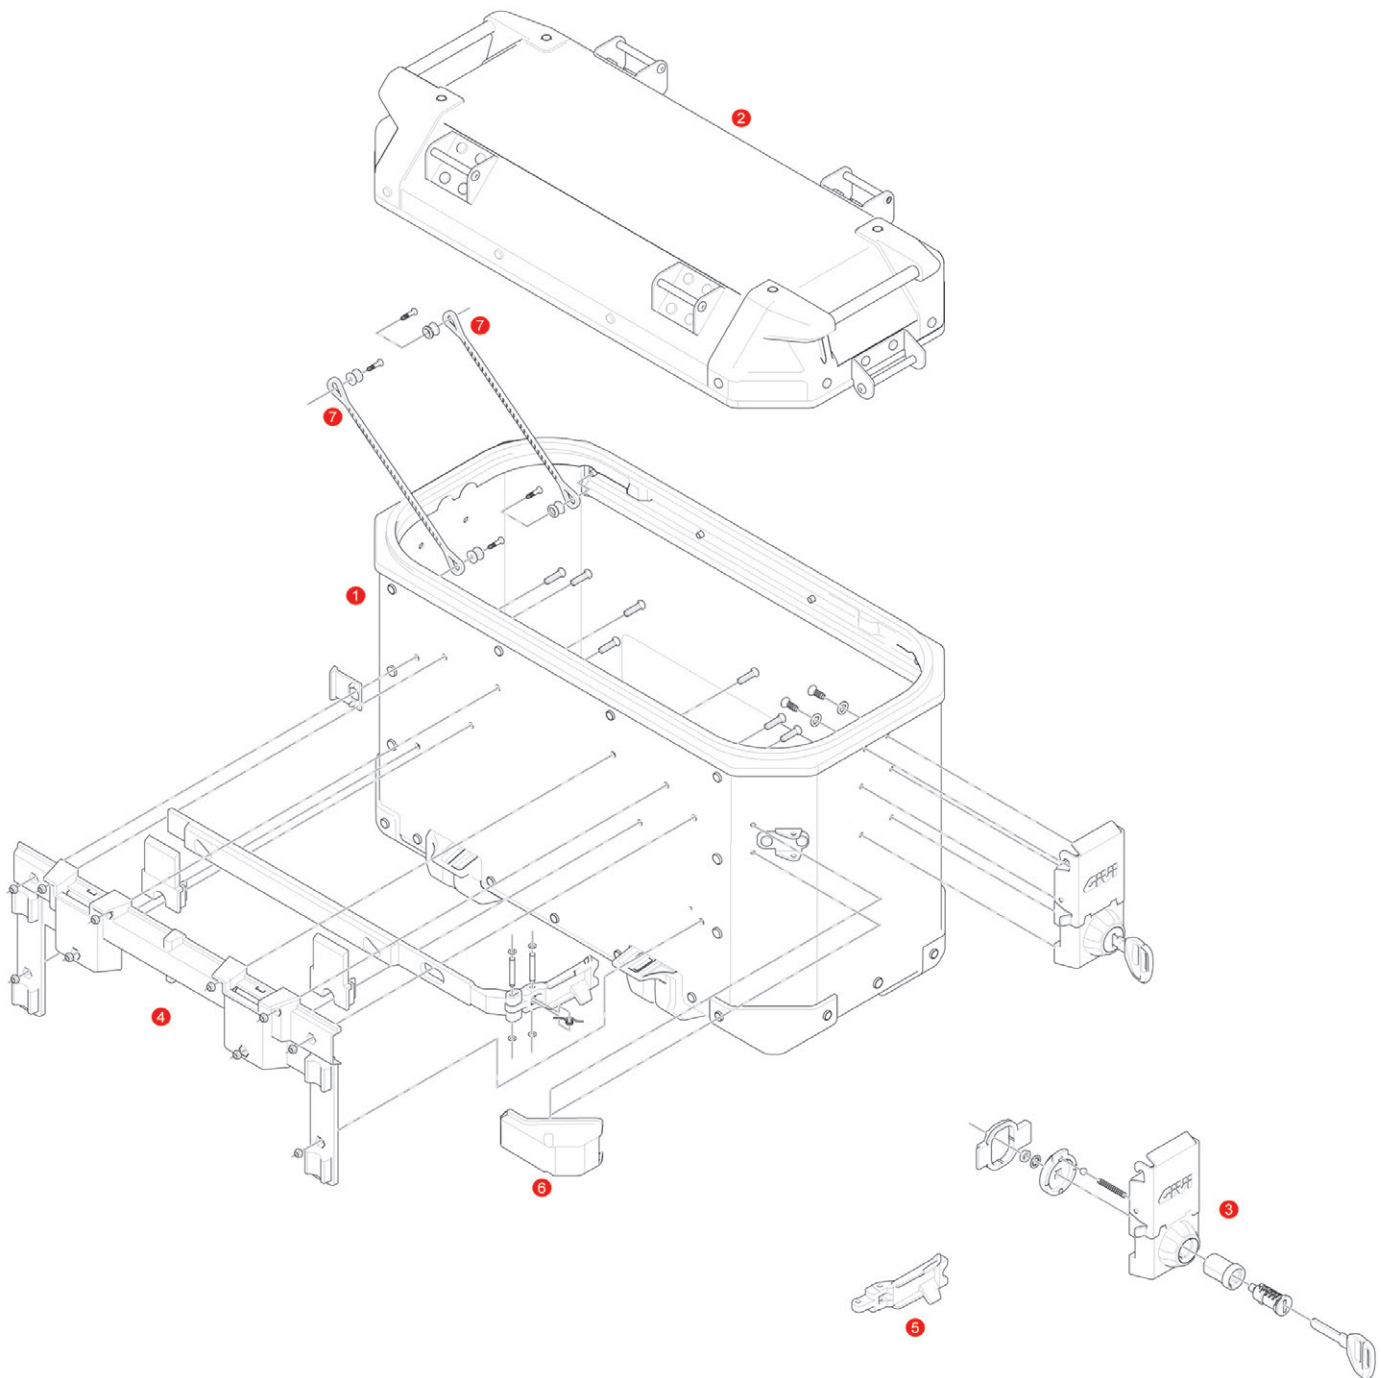

## OBK48A / OBK48B / OBK37A / OBK37B TREKKER OUTBACK - SIDE CASE

1	ZOBK37ALFM	OBK37AL assembled Bottom Shell silver, left side		
	ZOBK37BLFM	OBK37BL assembled Bottom Shell black, left side		
	ZOBK37ARFM	OBK37AR assembled Bottom Shell silver, right side		
	ZOBK37BRFM	OBK37BR assembled Bottom Shell black, right side		
	ZOBK48ALFM	OBK48AL assembled Bottom Shell silver, left side		
	ZOBK48BLFM	OBK48BL assembled Bottom Shell black, left side		
	ZOBK48ARFM	OBK48AR assembled Bottom Shell silver, right side		
	ZOBK48BRFM	OBK48BR assembled Bottom Shell black, right side		
2	ZOBK37ALCM	OBK37AL assembled Top Shell silver, left side		
	ZOBK37BLCM	OBK37BL assembled Top Shell black, left side		
	ZOBK37ARCM	OBK37AR assembled Top Shell silver, right side		
	ZOBK37BRCM	OBK37BR assembled Top Shell black, right side		
	ZOBK48ALCM	OBK48AL assembled Top Shell silver, left side		
	ZOBK48BLCM	OBK48BL assembled Top Shell black, left side		

	ZOBK48ARCM	OBK48AR assembled Top Shell silver, right side		
	ZOBK48BRCM	OBK48BR assembled Top Shell black, right side		
3	Z4822SXMR	Left hinge stop		
	Z4822DXMR	Right hinge stop		
4	Z4810SXMR	Rear fitting system, left side		
	Z4810DXMR	Rear fitting system, right side		
	Z4827DXR	Replacement lever and arm Outback, right side		
	Z4827SXR	Replacement lever and arm Outback, left side		
5	Z4830R	Aluminum release lever for Trekker Outback 37 lt		
	Z4831R	Aluminum release lever for Trekker Outback 48 lt		
6	Z4812R	Angular coverage		
7	Z115R	Stop bag opening yarn, 2 pcs.		
	SL101	Security Lock key, including bush and under lock platelets		